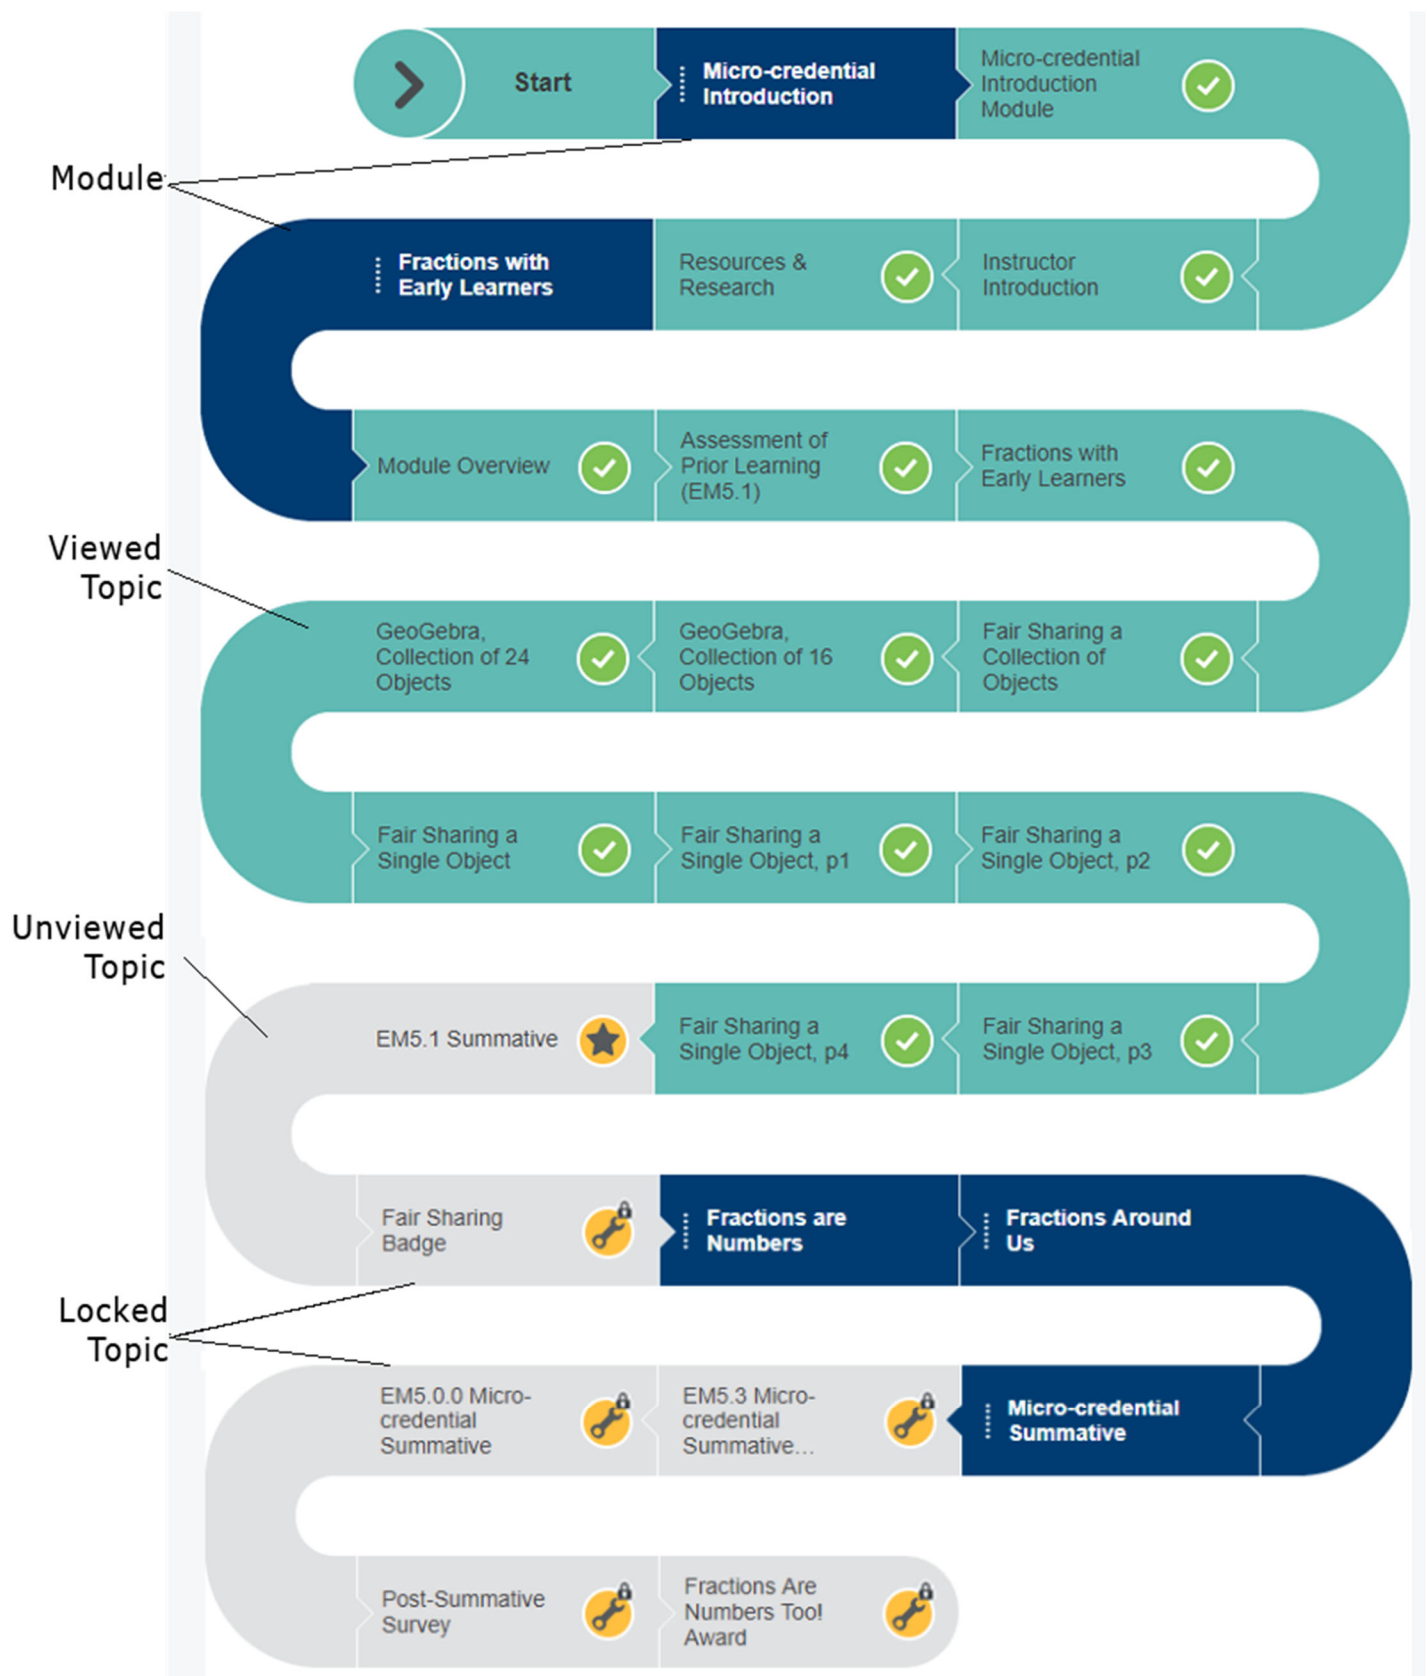

Collaboration between D2L Creative Services and Jason Tyler on behalf of IMAPCT Lab at Radford University

Completed Homepage Gameboard

Collaboration between D2L Creative Services and Jason Tyler on behalf of IMAPCT Lab at Radford University

Completed Topic Page Progress Bar